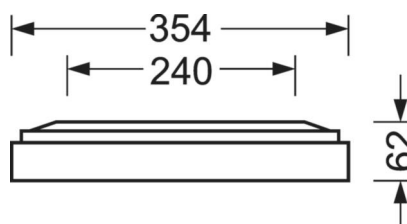

LIGHTING TECHNOLOGY

Placement	LED, Colour rendering/Light colour CRI ≥ 80 / 3000K
Colour tolerance (MacAdam)	3SDCM
Photobiological safety (Luminaire)	RG0
Nominal luminous flux	4949lm
LED service life	100000h L80/B10 (Tq 25°C), 50000h L90/B50 (Tq 25°C)
Luminaire luminous efficiency	132lm/W
UGR lat./long.	18.3 / 18.5

MECHANICS

Housing colour	silver grey/white aluminium RAL 9006
Dimensions (LxWxDxH)	1248mm x 354mm x 62mm
Weight (net)	6.22kg
Cable entry KE (X/Y)	0mm/0mm
Type of installation	Ceiling-mounted single installation, Ceiling-mounted trunking installation

DEEP-LINK

<https://www.regiolum.de/en/article/65714056175>

Reference	LED 4900lm 830
ηLB	100 %
Φ ↓/↑	100 % / 0 %
UGR lat./long.	18.3 / 18.5
VDU	65° < 3000cd/m²

Dimensions

L	1248 mm	Length
B	354 mm	Width
H	62 mm	Height
A1	1000 mm	Mounting distance single mounting
A3	248 mm	Mounting distance between luminaires in a light run arrangement
A4	240 mm	Mounting distance (width)
X	0 mm	Distance cable infeed to the center of the luminaire on the X-axis
Y	0 mm	Distance cable infeed to the center of the luminaire on the Y-axis
