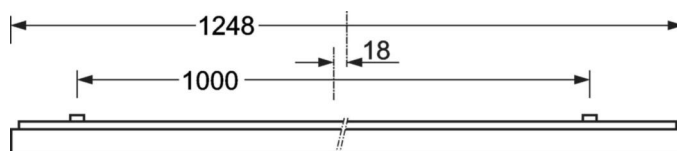

Surface-mounted luminaire - Micro-prismatic diffuser - direct distribution

Steel sheet enclosure, powder-coated rectangular cross-section, integrated Quicklock quick-mount bracket system with catch hook and safety rope for simple and quick mounting; Housing colour silver grey/white aluminium RAL 9006; Homogeneous direct light distribution for VDU-compatibility in accordance with DIN-EN 12464-1; glare reduction through microprism diffuser with special "multilayer" technology and optimised light deflecting foil; Easy installation of the connection, directly on the top of the luminaire with a terminal cover cap. Electrical connection via 5-pole connection terminal with plug-in contacts.. If required, an AVA-MH universal mounting aid is available as an accessory. Surface-mounted luminaire for ceiling installation;

MECHANICS

Housing colour	silver grey/white aluminium RAL 9006
Dimensions (LxWxDxH)	1248mm x 354mm x 62mm
Weight (net)	6.22kg
Cable entry KE (X/Y)	0mm/0mm
Type of installation	Ceiling-mounted single installation, Ceiling-mounted trunking installation

DEEP-LINK

<https://www.regiolum.de/en/article/65714056175>

Reference	LED 4900lm 830
ηLB	100 %
Φ ↓/↑	100 % / 0 %
UGR lat./long.	18.3 / 18.5
VDU	65° < 3000cd/m²

Dimensions

L	1248 mm	Length
B	354 mm	Width
H	62 mm	Height
A1	1000 mm	Mounting distance single mounting
A3	248 mm	Mounting distance between luminaires in a light run arrangement
A4	240 mm	Mounting distance (width)
X	0 mm	Distance cable infeed to the center of the luminaire on the X-axis
Y	0 mm	Distance cable infeed to the center of the luminaire on the Y-axis
