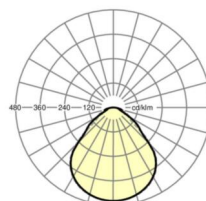

LIGHTING TECHNOLOGY

Placement	LED, Colour rendering/Light colour CRI ≥ 80 / 3000K
Colour tolerance (MacAdam)	3SDCM
Photobiological safety (Luminaire)	RG0
Nominal luminous flux	4949lm
LED service life	100000h L80/B10 (Tq 25°C), 50000h L90/B50 (Tq 25°C)
Luminaire luminous efficiency	132lm/W
UGR lat./long.	18.3 / 18.5

DEEP-LINK

<https://www.regiolum.de/en/article/65714056175>

Reference	LED 4900lm 830
ηLB	100 %
Φ ↓/↑	100 % / 0 %
UGR lat./long.	18.3 / 18.5
VDU	65° < 3000cd/m²

Dimensions

L	1248 mm	Length
B	354 mm	Width
H	62 mm	Height
A1	1000 mm	Mounting distance single mounting
A3	248 mm	Mounting distance between luminaires in a light run arrangement
A4	240 mm	Mounting distance (width)
X	0 mm	Distance cable infeed to the center of the luminaire on the X-axis
Y	0 mm	Distance cable infeed to the center of the luminaire on the Y-axis
