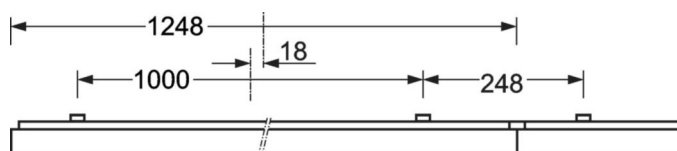

Surface-mounted luminaire - Micro-prismatic diffuser - direct distribution

Steel sheet enclosure, powder-coated rectangular cross-section, integrated Quicklock quick-mount bracket system with catch hook and safety rope for simple and quick mounting; Housing colour silver grey/white aluminium RAL 9006; Homogeneous direct light distribution for VDU-compatibility in accordance with DIN-EN 12464-1; glare reduction through microprism diffuser with special "multilayer" technology and optimised light deflecting foil; Easy installation of the connection, directly on the top of the luminaire with a terminal cover cap. Electrical connection via 5-pole connection terminal with plug-in contacts.. If required, an AVA-MH universal mounting aid is available as an accessory. Surface-mounted luminaire for ceiling installation;

LIGHTING TECHNOLOGY

Placement	LED, Colour rendering/Light colour CRI ≥ 80 / 3000K
Colour tolerance (MacAdam)	3SDCM
Photobiological safety (Luminaire)	RG0
Nominal luminous flux	4949lm
LED service life	100000h L80/B10 (Tq 25°C), 50000h L90/B50 (Tq 25°C)
Luminaire luminous efficiency	132lm/W
UGR lat./long.	18.3 / 18.5

MECHANICS

Housing colour	silver grey/white aluminium RAL 9006
Dimensions (LxWxDxH)	1248mm x 354mm x 62mm
Weight (net)	6.22kg
Cable entry KE (X/Y)	0mm/0mm
Type of installation	Ceiling-mounted single installation, Ceiling-mounted trunking installation

DEEP-LINK

<https://www.regiolum.de/en/article/65714056175>

Reference	LED 4900lm 830
ηLB	100 %
Φ ↓/↑	100 % / 0 %
UGR lat./long.	18.3 / 18.5
VDU	65° < 3000cd/m²

Dimensions

L	1248 mm	Length
B	354 mm	Width
H	62 mm	Height
A1	1000 mm	Mounting distance single mounting
A3	248 mm	Mounting distance between luminaires in a light run arrangement
A4	240 mm	Mounting distance (width)
X	0 mm	Distance cable infeed to the center of the luminaire on the X-axis
Y	0 mm	Distance cable infeed to the center of the luminaire on the Y-axis
